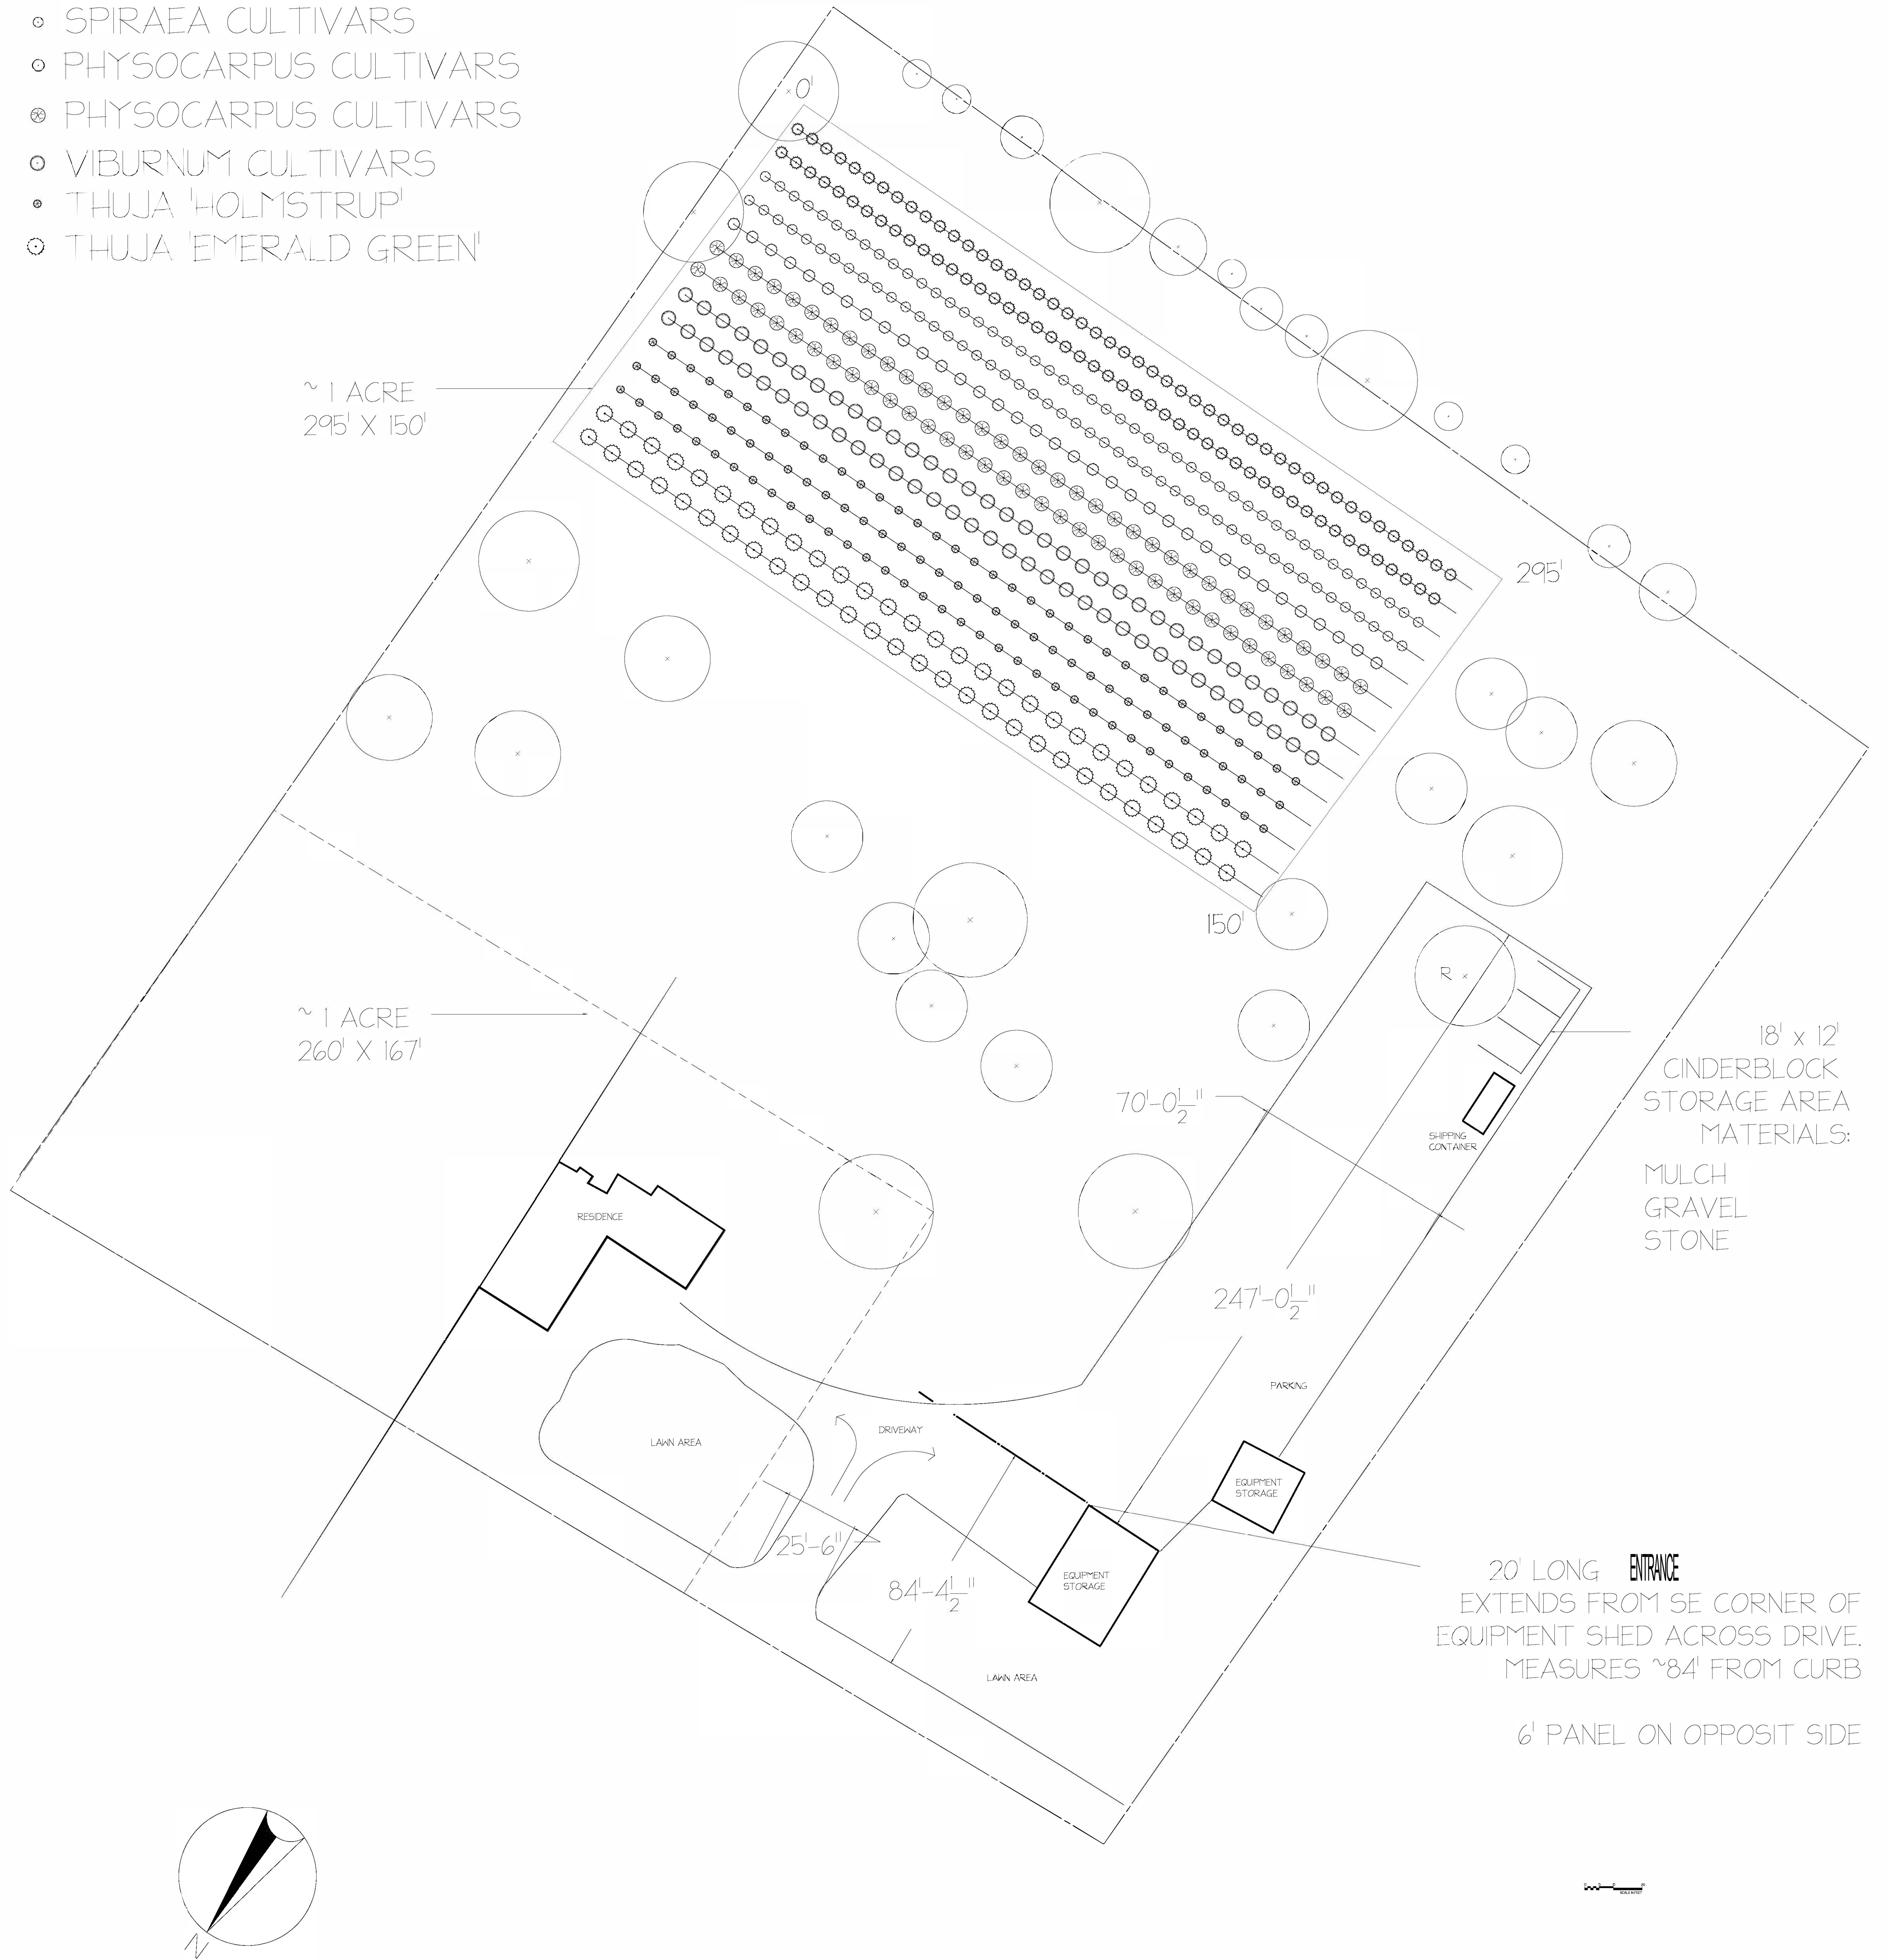

THE BARAJAS RESIDENCE

- JUNIPERUS 'GREY OWL'
- SPIRAEA CULTIVARS
- PHYSOCARPUS CULTIVARS
- ⊗ PHYSOCARPUS CULTIVARS
- VIBURNUM CULTIVARS
- THUJA 'HOLMSTRUP'
- ⊙ THUJA 'EMERALD GREEN'

THE BARAJAS RESIDENCE
35480 Harter Rd, Elburn, IL

DRAWN BY: Carolyn Gange
REV DATE: 1.12.2026
SCALE: 1" = 20'